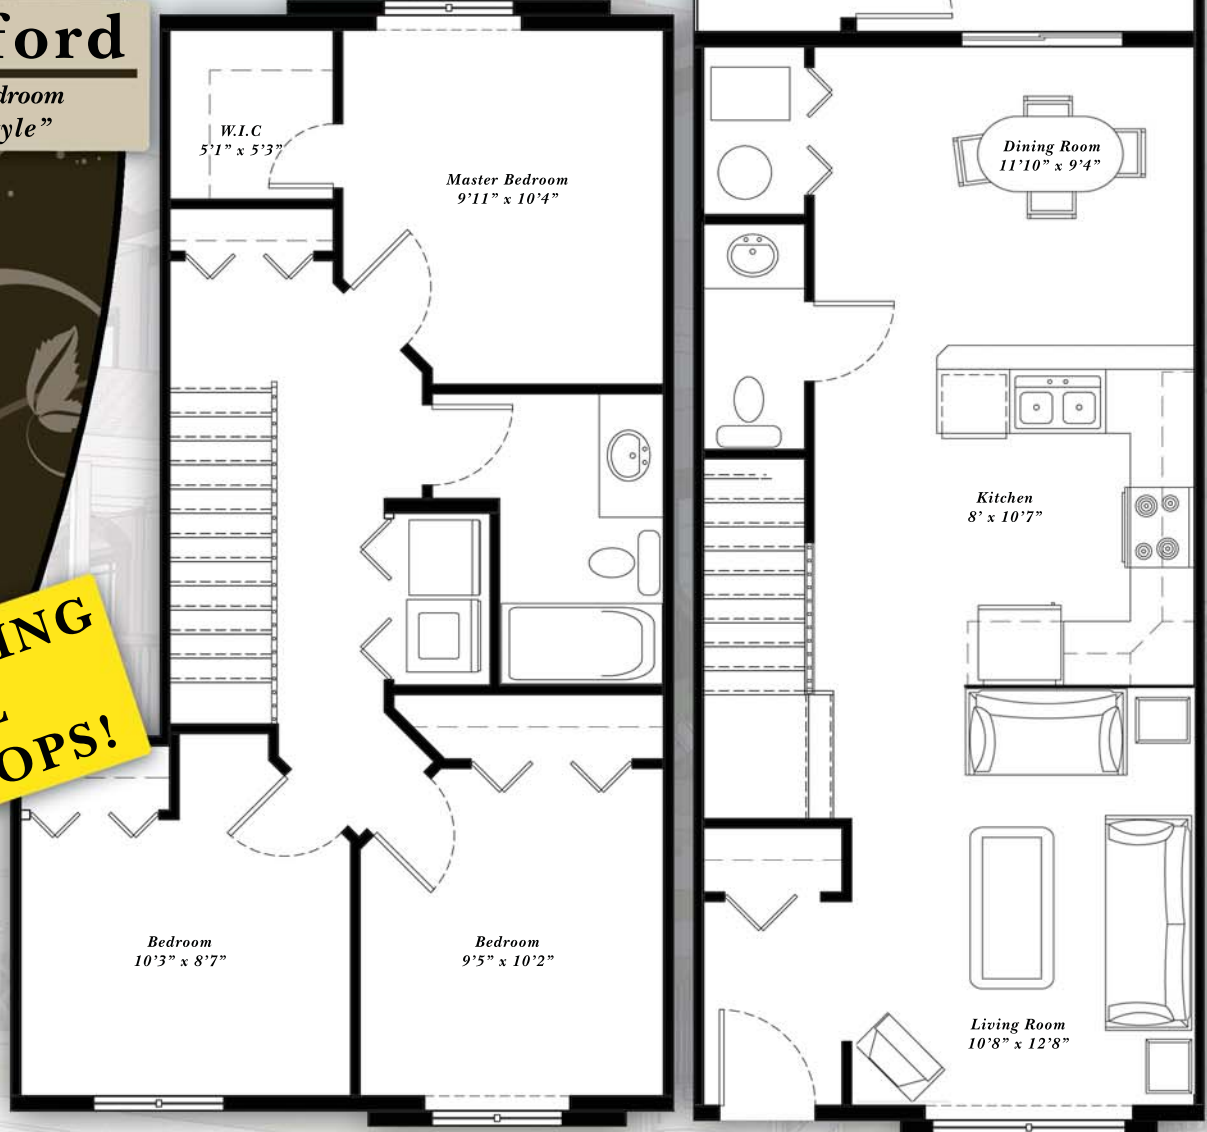

The Stratford

1177 Sq. Ft. 2 Storey - 3 Bedroom
"Enjoy A Classic Lifestyle"

**NOW FEATURING
GRANITE
COUNTERTOPS!**

Classic Communities
For More Information Contact
Randy @ Office: (403) 831-2270

The Developer reserves the right to make modifications and changes to building and property design, specifications and features; should they be necessary to maintain the high standard and design integrity of this project or to maintain local building code requirements.